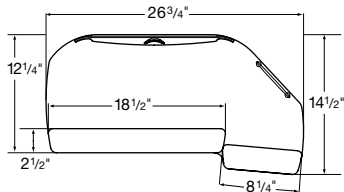

17" Reversible Corner Platform – #317RL

- Mouse-Forward design
- Turn platform over to alternate from right to left-hand mousing
- Available in Classic or UltraThin
- UltraThin platform features Optimizer document holder cable management system
- Removable LeatherRite palm support